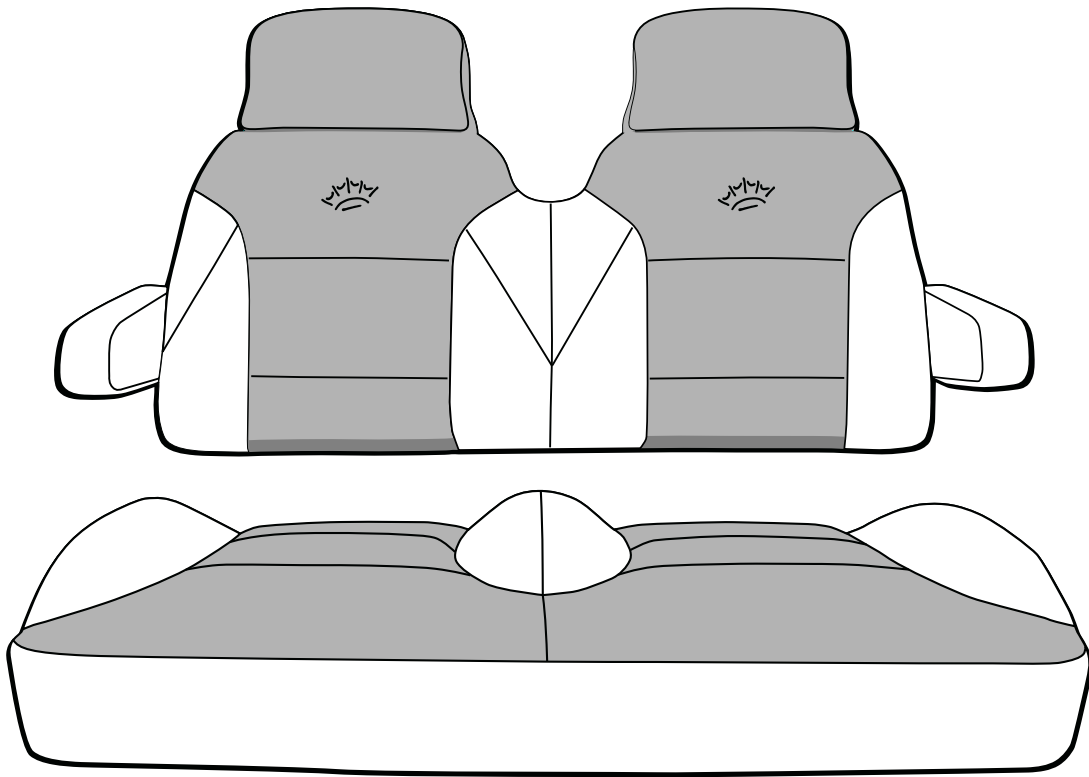

SEAT DESIGN TEMPLATE

ORIGINAL SUITE SEAT

VILLAGER EDITION

OUTSIDE-White 

INSERT-Light Grey 

ORIGINAL SUITE SEAT TOURING EDITION

VILLAGER TOURING EDITION

OUTSIDE-White 

INSERT-Light Grey 