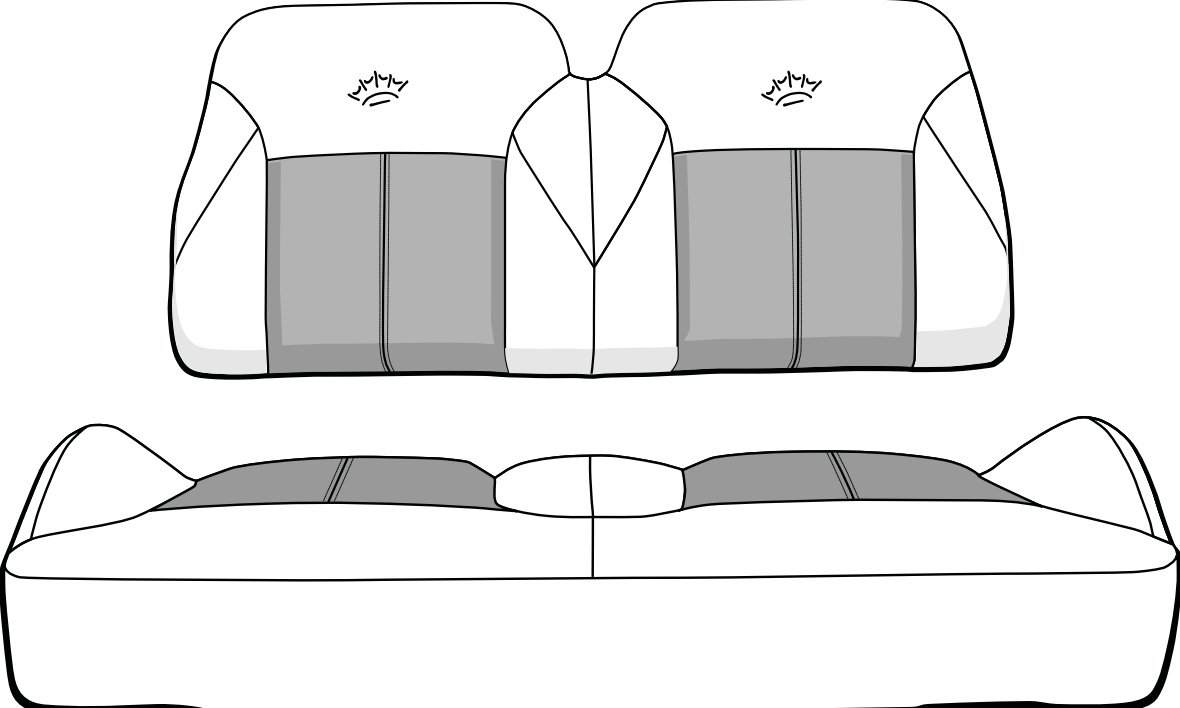

SEAT DESIGN TEMPLATE

ORIGINAL SUITE SEAT

VILLAGER EDITION

OUTSIDE-White 

INSERT-Light Grey 

ORIGINAL SUITE SEAT TOURING EDITION

VILLAGER TOURING EDITION

OUTSIDE-White 

INSERT-Light Grey 