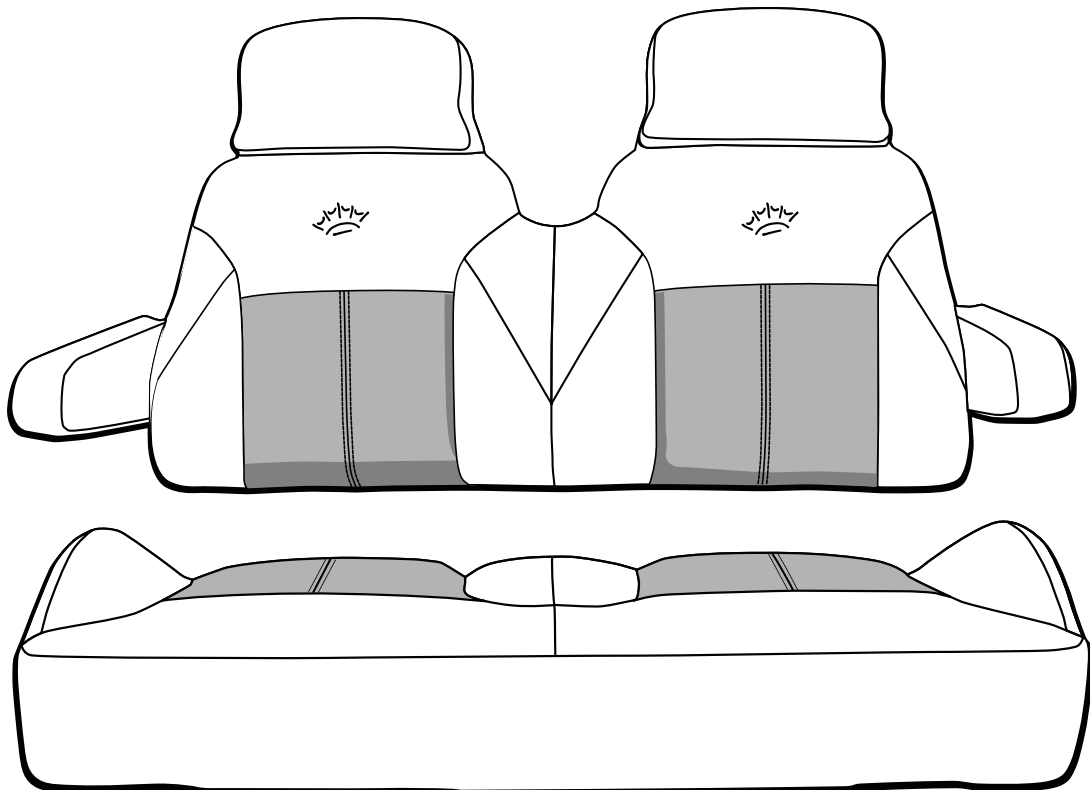

SEAT DESIGN TEMPLATE

ORIGINAL SUITE SEAT

VILLAGER EDITION

OUTSIDE-White 

INSERT-Light Grey 

ORIGINAL SUITE SEAT TOURING EDITION

VILLAGER TOURING EDITION

OUTSIDE-White 

INSERT-Light Grey 