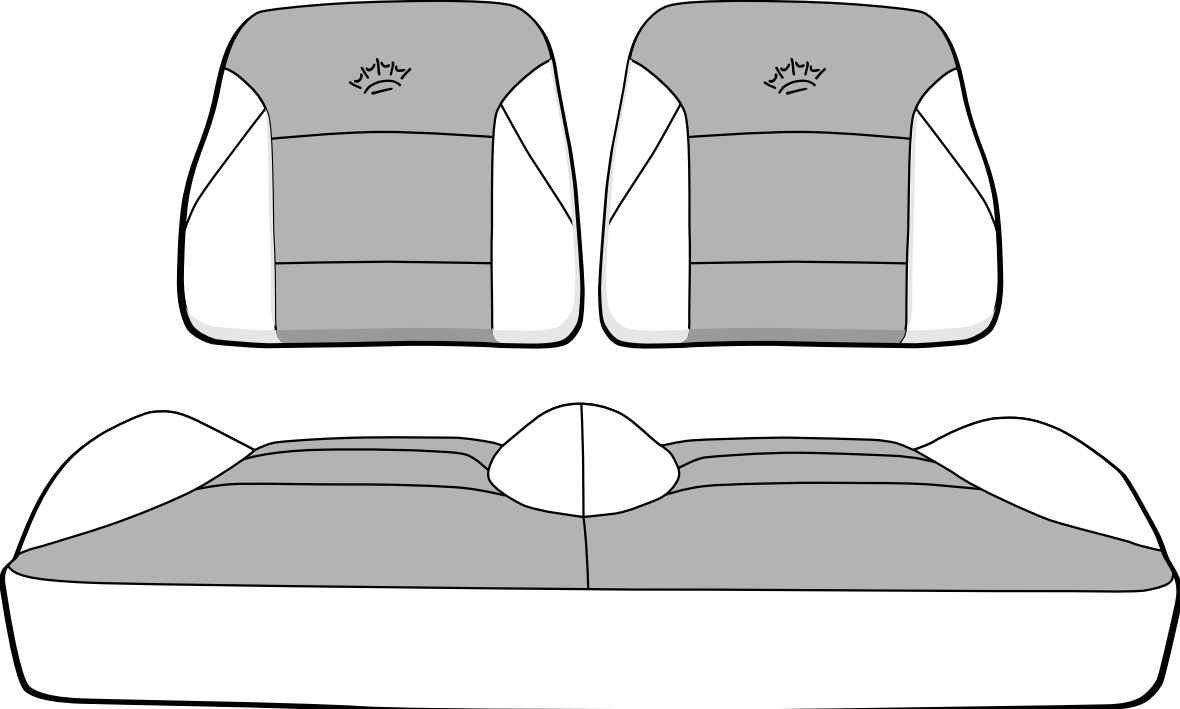

SEAT DESIGN TEMPLATE

ORIGINAL SUITE SEAT

VILLAGER EDITION

OUTSIDE-White 

INSERT-Light Grey 

ORIGINAL SUITE SEAT TOURING EDITION

VILLAGER TOURING EDITION

OUTSIDE-White 

INSERT-Light Grey 